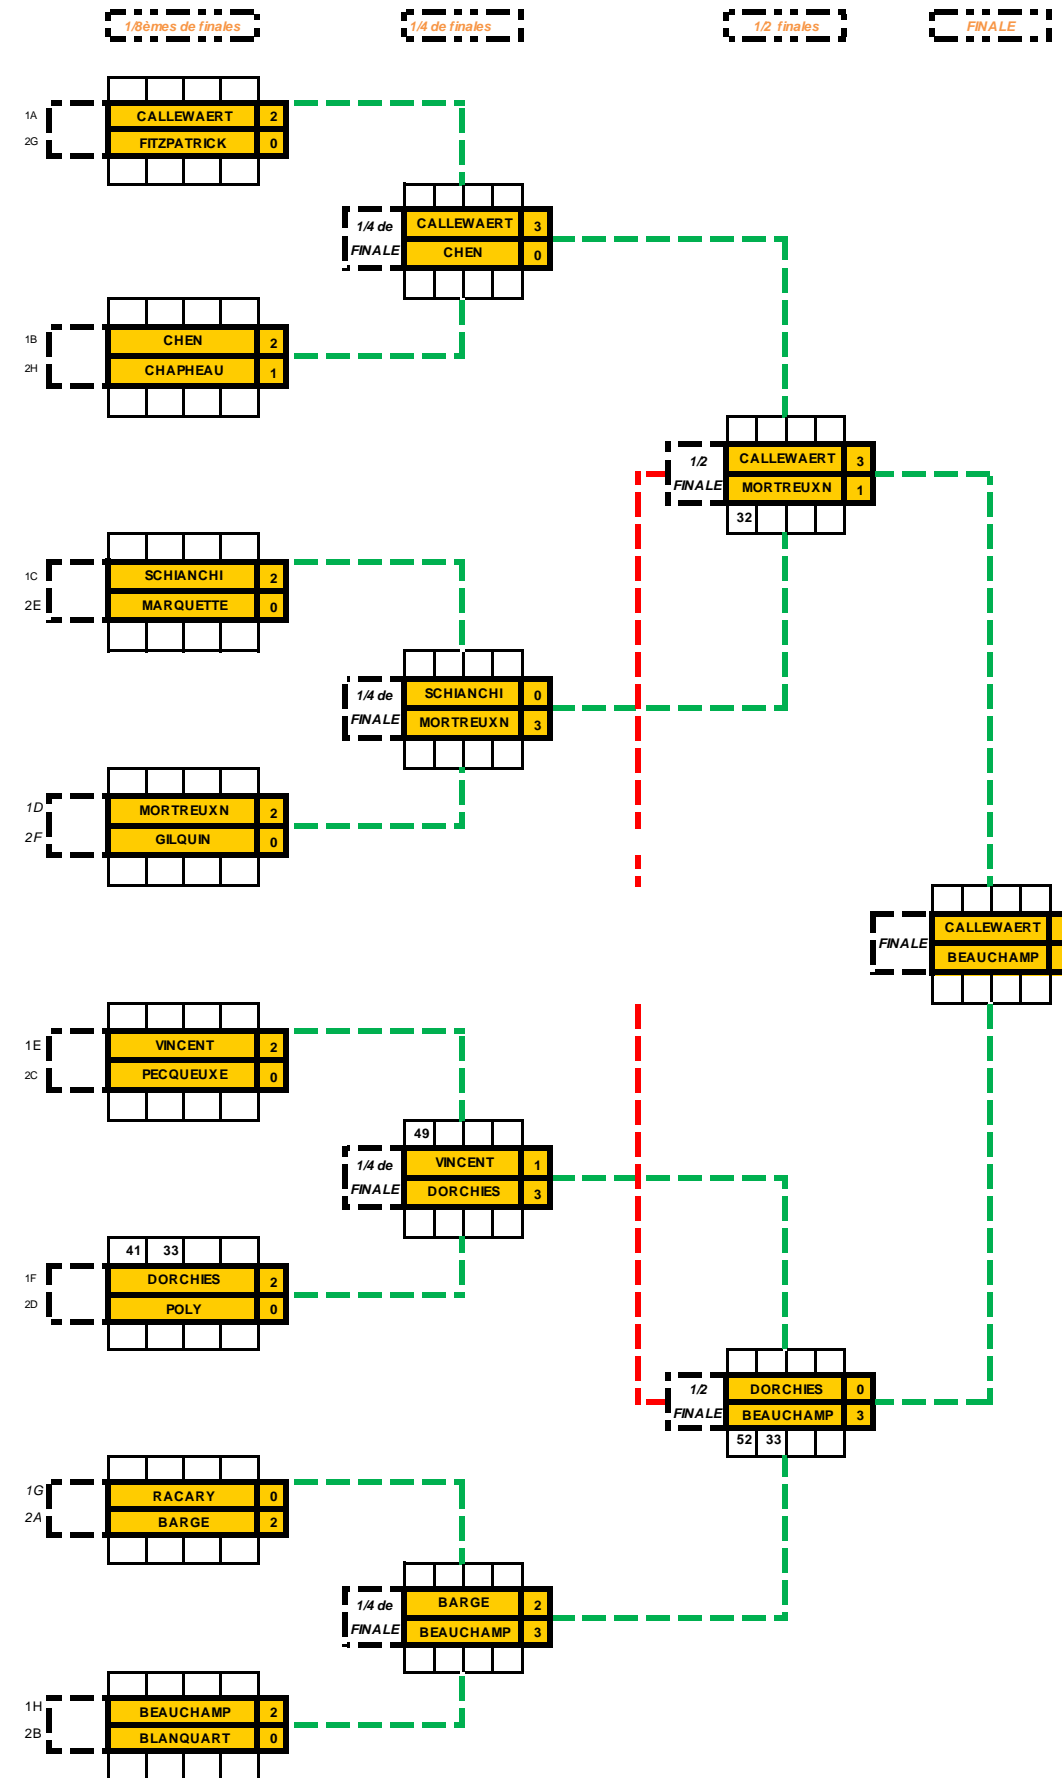

TABLEAU FINAL
ZST 1 ZONE NORD

| CLASSEMENT | NOM | POINTS |
|------------|---------------|--------|
| 1 | CALLEWAERT | 99 |
| 2 | BEAUCHAMP | 84 |
| 3 | DORCHIES | 70 |
| 3 | MORTREUXN | 70 |
| 5 | CHEN | 57 |
| 5 | VINCENT | 57 |
| 5 | BARGE | 57 |
| 5 | SCHIANCHI | 57 |
| 9 | CHAPHEAU | 45 |
| 9 | BLANQUART | 45 |
| 9 | RACARY | 45 |
| 9 | POLY | 45 |
| 9 | PECQUEUXE | 45 |
| 9 | GILQUIN | 45 |
| 9 | MARQUETTE | 45 |
| 9 | FITZPATRICK | 45 |
| 17 | NIEMEC | 34 |
| 17 | VAN MELLAERTS | 34 |
| 17 | DIEUPART | 34 |
| 17 | CARDON | 34 |
| 17 | MORTREUXT | 34 |
| 17 | PECQUEUXR | 34 |
| 17 | DEBUYSER | 34 |
| 17 | FRANCART | 34 |
| 25 | DOROJAN | 24 |
| 25 | PASCUAL | 24 |